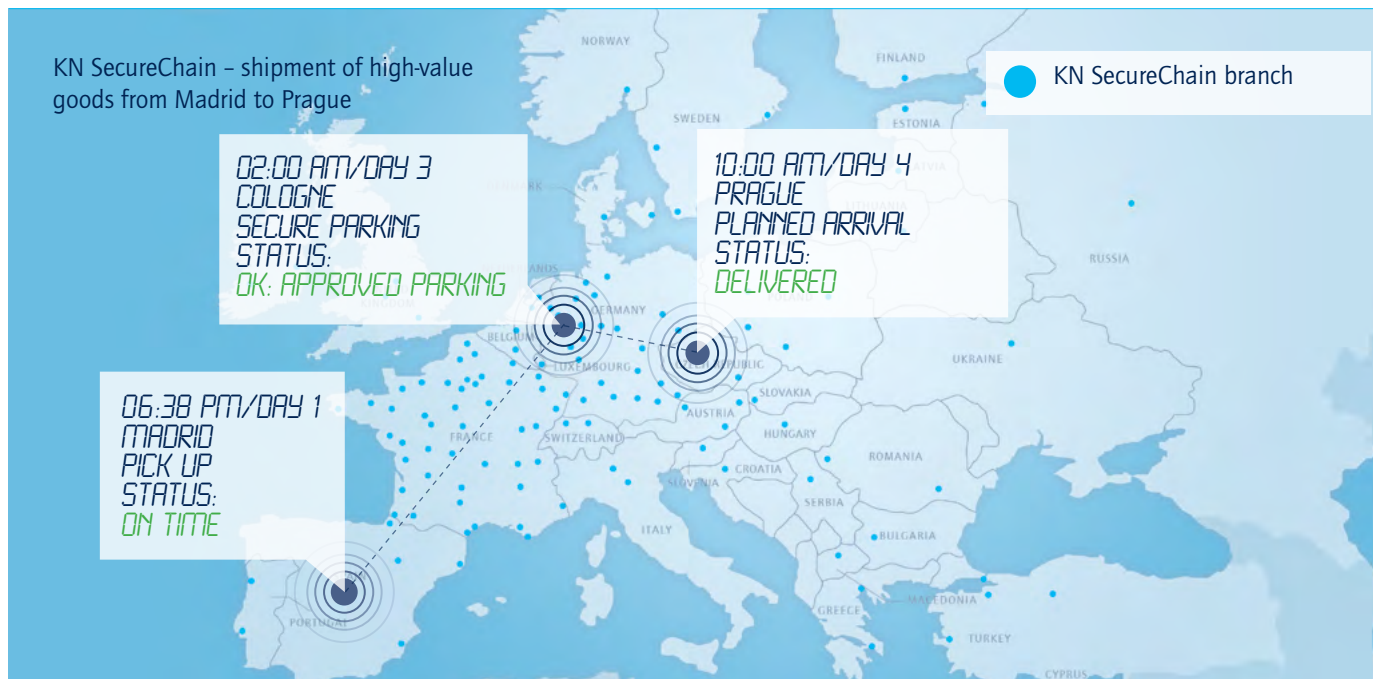

When handling and providing logistic support for high-value products – capacity, quality, security, visibility and flexibility are crucial to ensure their seamless transportation. Kühne + Nagel has been a pioneer in this field for decades. Our highly trained specialists draw on their extensive experience when developing best-practice solutions for the transportation of your shipments.

HIGHEST QUALITY PERFORMANCE

Our experienced KN SecureChain experts are fully focused on ensuring the highest standards of performance. We have implemented a range of measures to maintain these levels of service excellence:

- End-to-end monitoring of shipments by competence centres
- Dedicated team of well trained experts
- Proactive exception and incident management
- KN SecureChain standard operating procedures and defined service level agreements

INNOVATIVE AND RIGOROUS SECURITY MEASURES

KN SecureChain offers your valuable shipments invaluable protection against all manner of incidents by maintaining the very highest security levels. Our process standards include:

- Claims prevention programme
- Closely managed carrier base
- Fleet of high-quality road vehicles
- Cross docking in accredited secure locations including full CCTV surveillance
- Lane risk assessment and secure parking programme

VISIBILITY AND MONITORING WITH KN LOGIN

KN Login, our industry-leading logistics information tool, enables you to track and trace your shipments around the world and around the clock. This web-based system lets you manage your supply chain more effectively by providing exactly the information you need, the way you want to see it.

- KPI reporting
- Exception monitoring and alerts

CONTACT

Kühne + Nagel, spol. s r.o. • Pekařská 7 • 155 00 Prague 5 • Czech Republic
Tel. Prague: +420 257 090 051/52 • Tel. Brno: +420 543 565 571/72 • Fax: +420 257 090 059
sales.praha@kuehne-nagel.com • sales.brno@kuehne-nagel.com
www.kuehne-nagel.cz