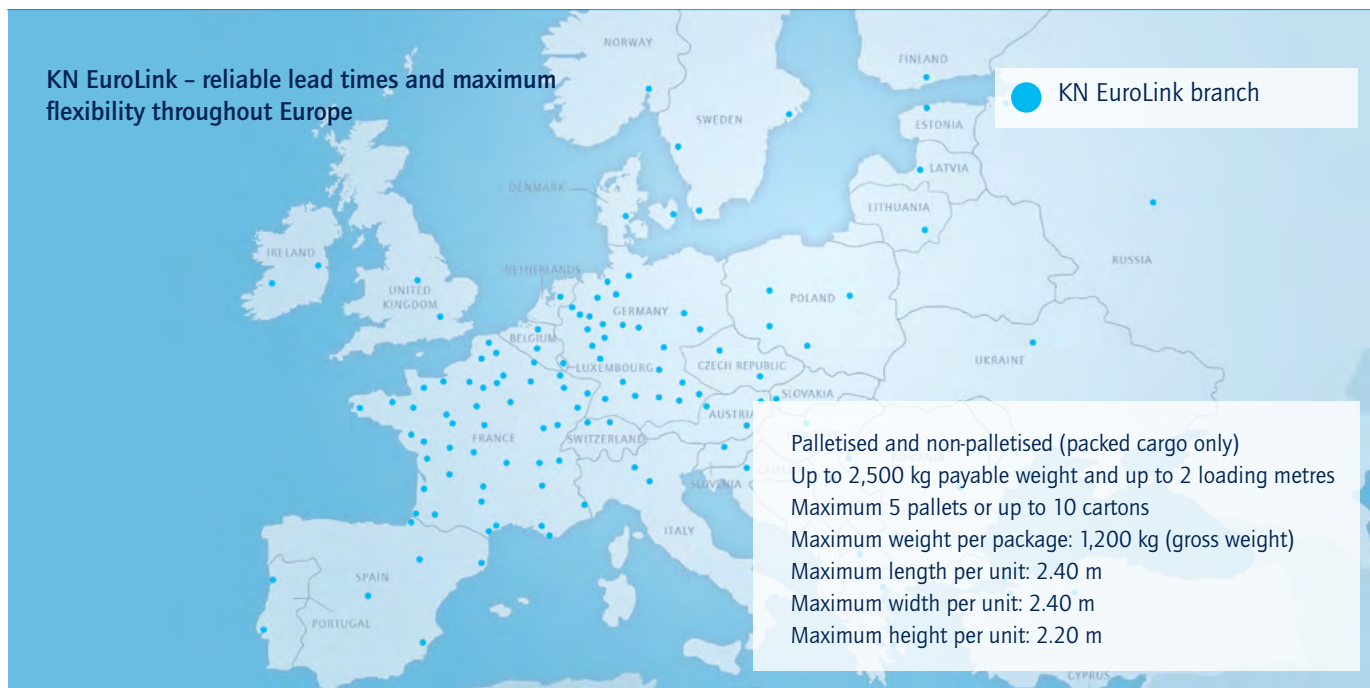

KN EuroLink opens up Europe by connecting all countries in our European network. Through our sophisticated operations, we offer guaranteed departures and high-frequency schedules for shipments up to 2,500 kg – and up to 2 loading metres. Our European network is connected by our direct KN EuroLink lanes and optimised by a comprehensive hub-and-spoke system.

With our long-term partnerships with preferred subcontractors, we give you maximum capacity and flexibility for all your logistics needs. All our contractors are regularly audited to maintain the highest standards of quality and integrity.

KN EuroLink

The solution you need if you are looking for a high-quality, pan-European groupage service with guaranteed departures and accurate, day-definite lead times for shipments of up to 2.5 tonnes and 2 loading metres.

KN EUROLINK OFFERS A COMPREHENSIVE RANGE OF LOGISTICS AND TRANSPORT SERVICES INCLUDING

- Fixed lead times from pick up to delivery location, based on our network transport plan
- Shipment visibility via best-in-class track and trace system (KN Login) across all transport modes
- Transportation of dangerous goods in line with ADR/IMO regulations
- Reliable, door-to-door delivery throughout Europe